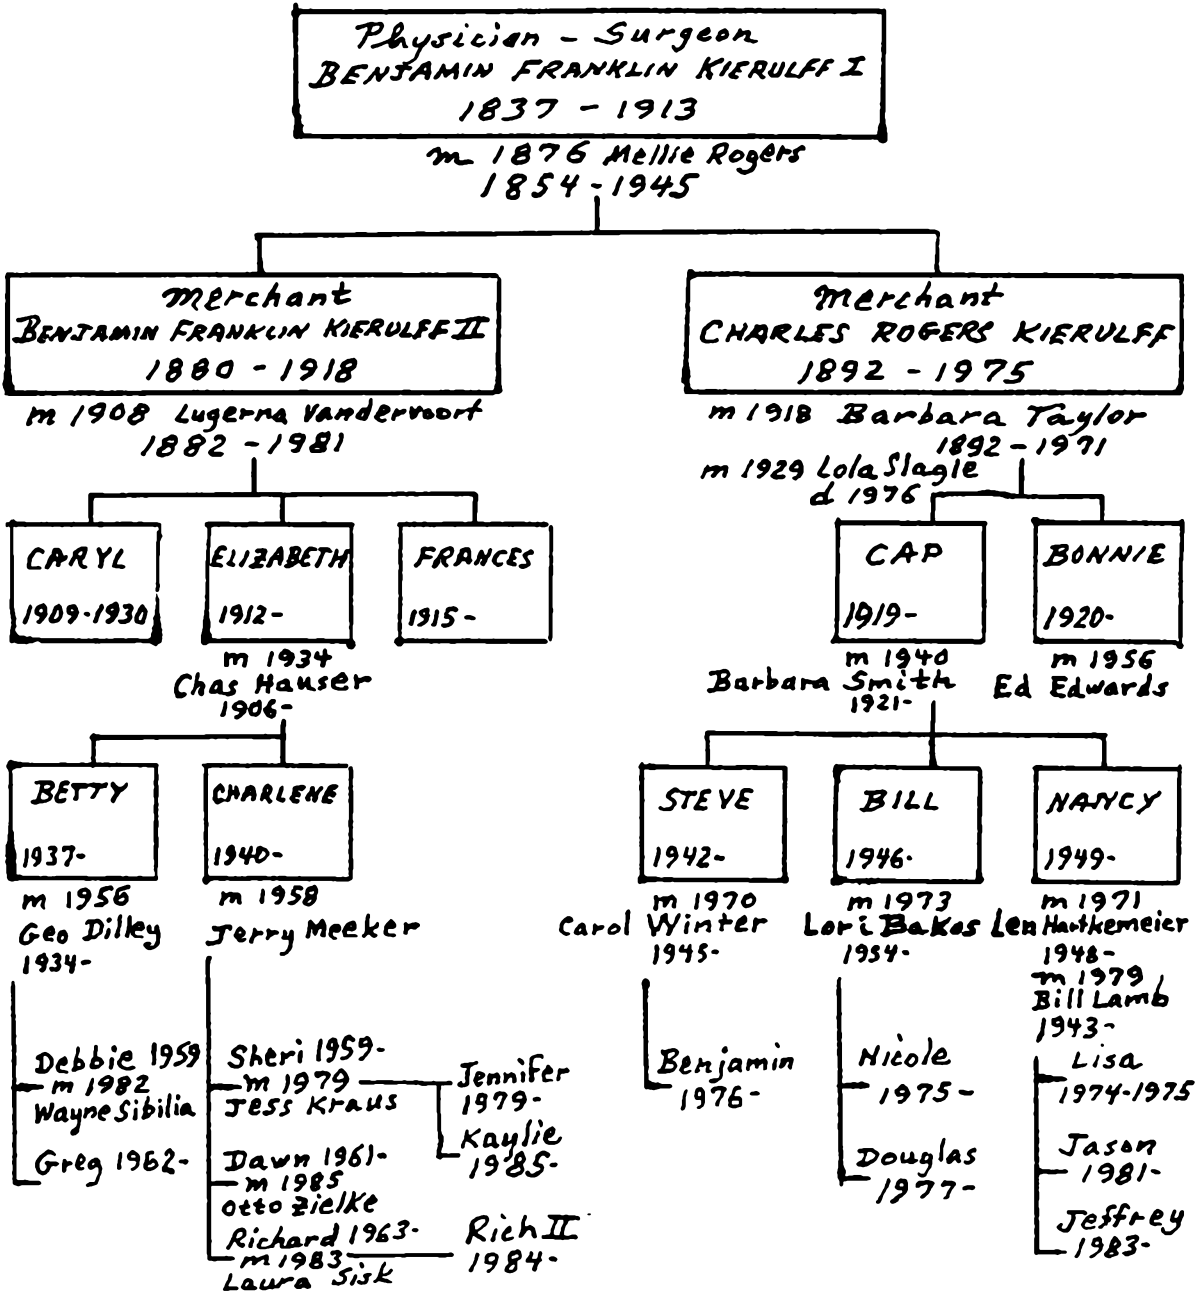

Twentieth Century Kjaerulfs

There are any number of ways that you can draw a chart of your close family members. You can expand on the simple 'Line Chart' and make a Family Tree 'Box Chart' similar to the following example, which includes spouses and dates. Or you can create and design your own artistic 'trees' such as those shown on the two endpapers in this book, & page 6, & the preface page and front cover. The example on this page shows more detail for each Kjaerulf than the previous chart: