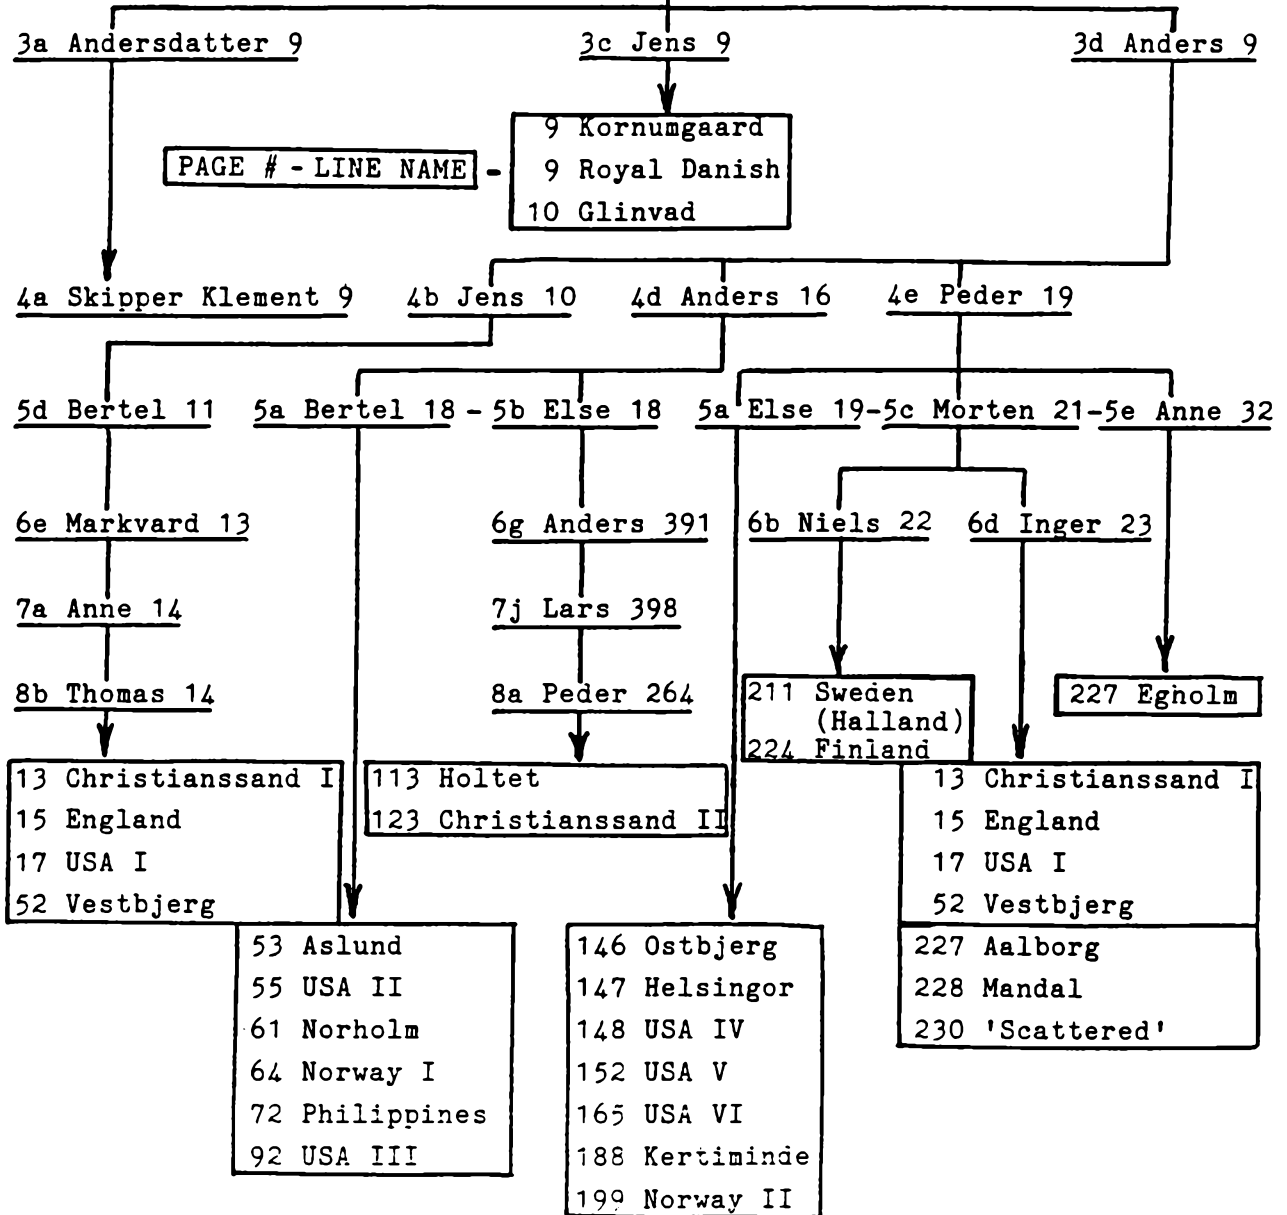

Twentieth Century Kjaerulfs

LINE CHART OF FIRST FIVE GENERATIONS

Kjaer Herred Line

1a ANDERS 7 KJAERULF - lived early 1400's

GEN # - Sibling Ltr - BRANCH # - 2a Anders 8