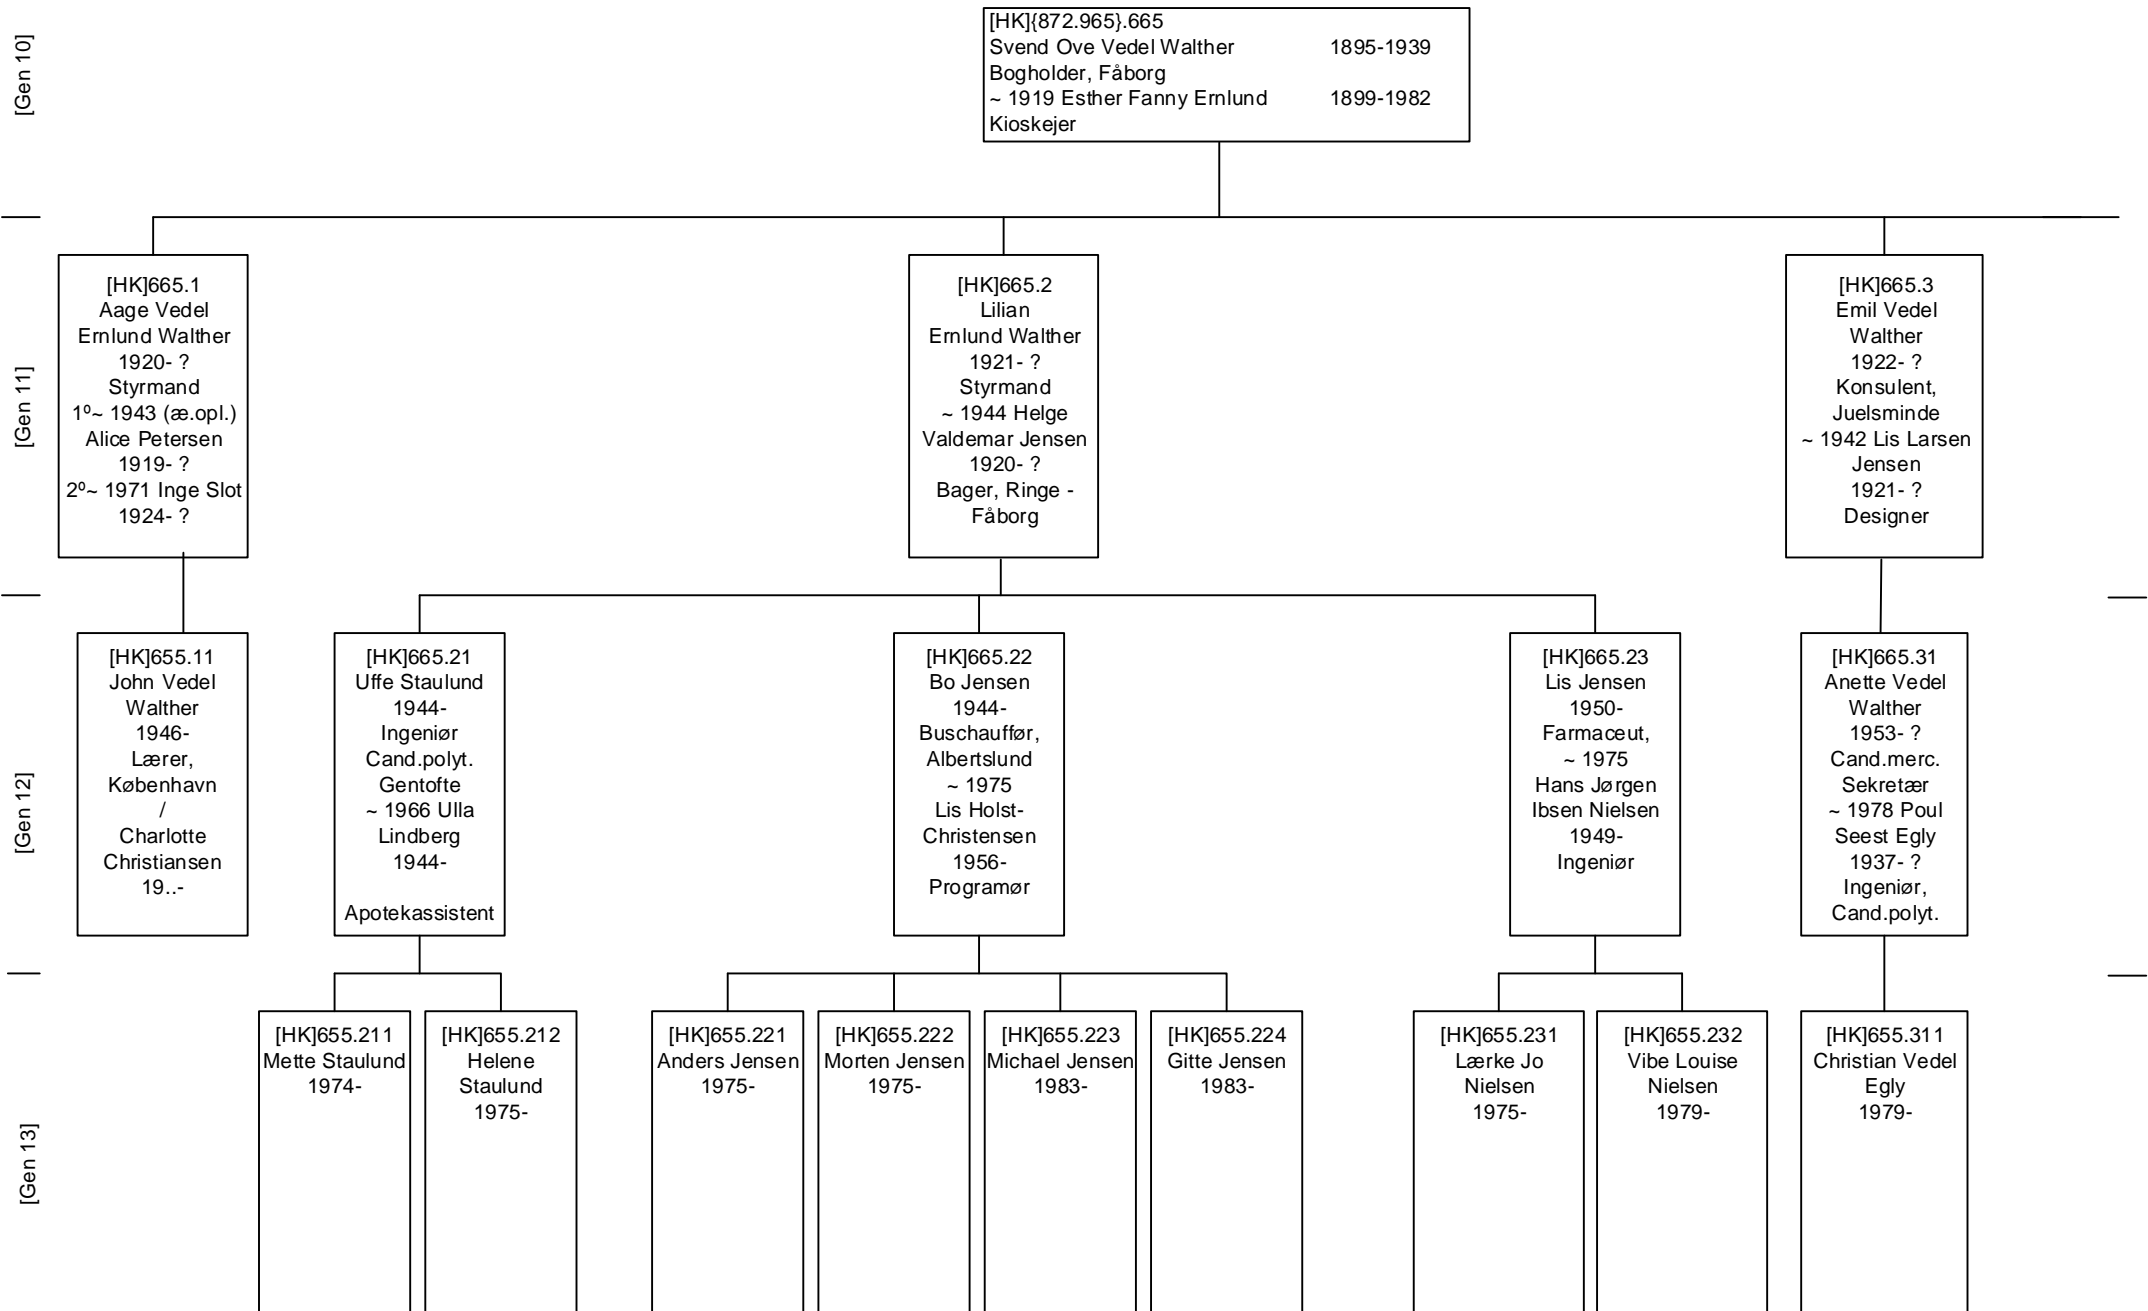

[Gen 13]
 [HK]641.213
 Jeppe Wedel-Brandt
 1980-

[Gen 13]
 [HK]641.221
 [adopteret]
 Mee Wedel-Brandt
 1986-

[Gen 10]

[Gen 11]

[Gen 12]

[Gen 13]

[Gen 10]

[Gen 11]